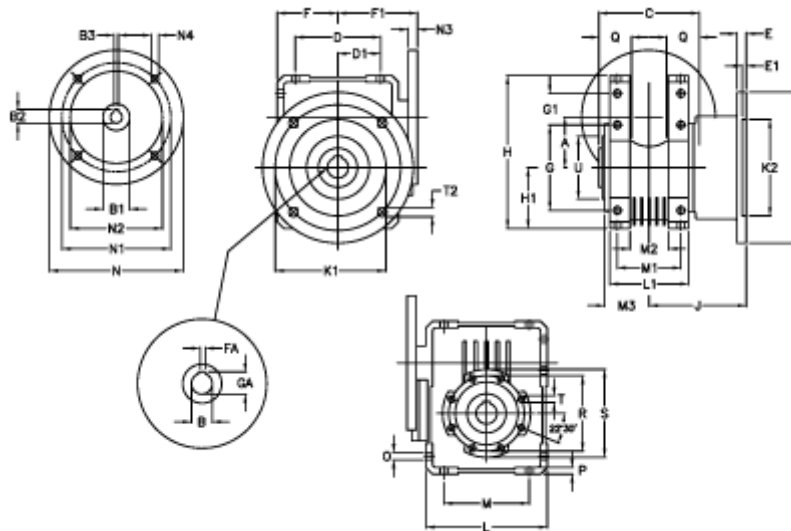

Article number: 392207501543516

Description: Worm Gear with Torque Limiter
W75 L1-UF-15-P90B5

Measures

A = 75.00	E = 12	H = 220.5	M = 126	N4 = 11,5	U = 90
B = 30	E1 = 5	H1 = 87.0	M1 = 82	O = 10.5	
B1 E7 = 24	F = 87	J = 111.0	M2 = 44	P = 9	
B2 = 27.3	F1 = 112	K = 200	M3 = 59	Q = 40	
B3 H9 = 8	FA = 8	K1 = 165	N = 200	R = 110	
C = 127	G = 126	K2 = 130	N1 = 165	S = 125	
D = 109.5	G1 = 46.5	L = 174	N2 = 130	T = M8x14	
D1 = 46.5	GA = 33.3	L1 = 104	N3 = 12.0	T2 = 12.5	